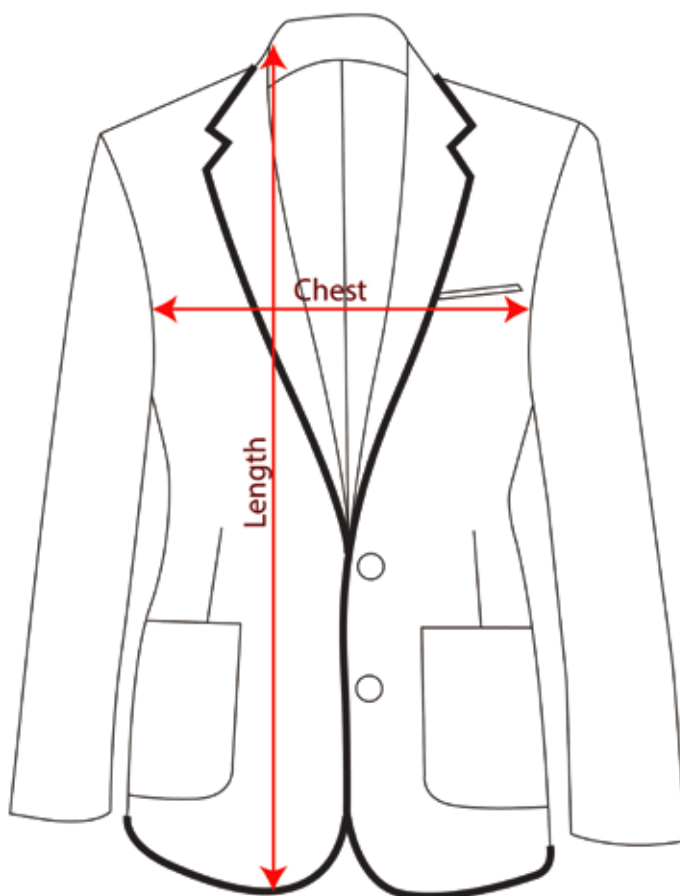

BOYS POLO T-SHIRT

	SIZE	02	04	06	08	10	12
POLO SHIRT	CHEST	28	31	34	36	38	40
	LENGTH	40	44	48	51	54	56

**** ALL MEASUREMENTS ARE IN CM****
**** THESE MEASUREMENTS ARE FOR GUIDELINES ONLY****
***** IT MAY VARY SLIGHTLY WITH INDIVIDUAL BODY TYPE*****

BOYS SHORT SLEEVE SHIRT

BOYS SHIRT	SIZE	02	04	06	08	10	12	14	16	18	20	22	24
	CHEST	28	32	36	40	43	46	49	52	55	58	61	64
	LENGTH	45	49	53	57	61	65	68	71	74	77	80	83

**** ALL MEASUREMENTS ARE IN CM****

**** THESE MEASUREMENTS ARE FOR GUIDELINES ONLY****

***** IT MAY VARY SLIGHTLY WITH INDIVIDUAL BODY TYPE*****

BOYS BLAZER

BOYS BLAZER	SIZE	18	20	22	24	26	28	30	32	34	36	38	40	42
	CHEST	37	38.75	40.75	42.5	44.5	46.5	48.25	50	52	54	56	58	60
LENGTH	54.5	56.5	58.5	60.25	62.25	64	66	68	70	71.75	73.5	75.5	77.5	

**** ALL MEASUREMENTS ARE IN CM****

**** THESE MEASUREMENTS ARE FOR GUIDELINES ONLY****

***** IT MAY VARY SLIGHTLY WITH INDIVIDUAL BODY TYPE*****

PULLOVER

PULLOVER	SIZE	20	22	24	26	28	30	32	34	36	38
	CHEST	31	34	36	39	43	46	49	52	55	58
	LENGTH	40	44	48	52	56	59	62	65	68	71