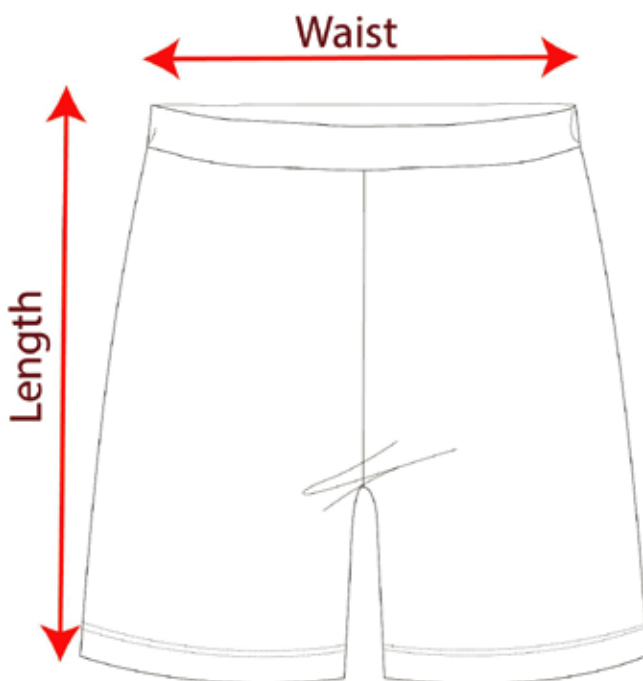

SWIM SHORTS

SWIM SHORTS	SIZE	23	24	25	26	27	28	29	30	32	34	36
	WAIST	23	25	27	27.5	28	29	30	31	32	33	34
	LENGTH	36	37	38	39	40	41	42	43	44	45	46

** ALL MEASUREMENTS ARE IN CM**
** THESE MEASUREMENTS ARE FOR GUIDELINES ONLY**
*** IT MAY VARY SLIGHTLY WITH INDIVIDUAL BODY TYPE***