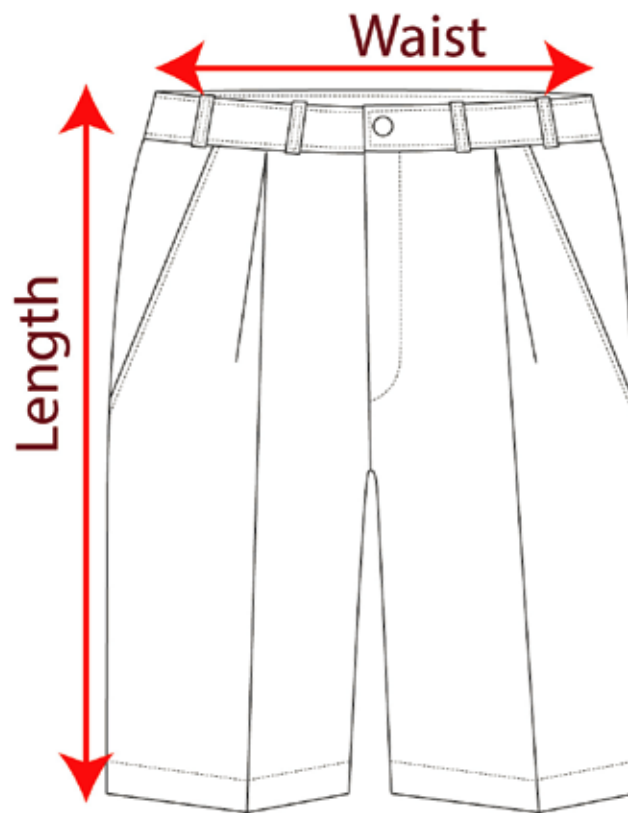

**** ALL MEASUREMENTS ARE IN CM****

**** THESE MEASUREMENTS ARE FOR GUIDELINES ONLY****

***** IT MAY VARY SLIGHTLY WITH INDIVIDUAL BODY TYPE*****

PULLOVER

PULLOVER	SIZE	20	22	24	26	28	30	32	34	36	38
	CHEST	31	34	36	39	43	46	49	52	55	58
	LENGTH	40	44	48	52	56	59	62	65	68	71

BOYS SHORTS

	SIZE	02	04	06	08	10	12	14	16	18
BOYS SHORTS	WAIST RELAXED	22	26	28	30	32	34	36	38	40
	LENGTH	29	31	33	35	37	39	41	43	45

**** ALL MEASUREMENTS ARE IN CM****

**** THESE MEASUREMENTS ARE FOR GUIDELINES ONLY****