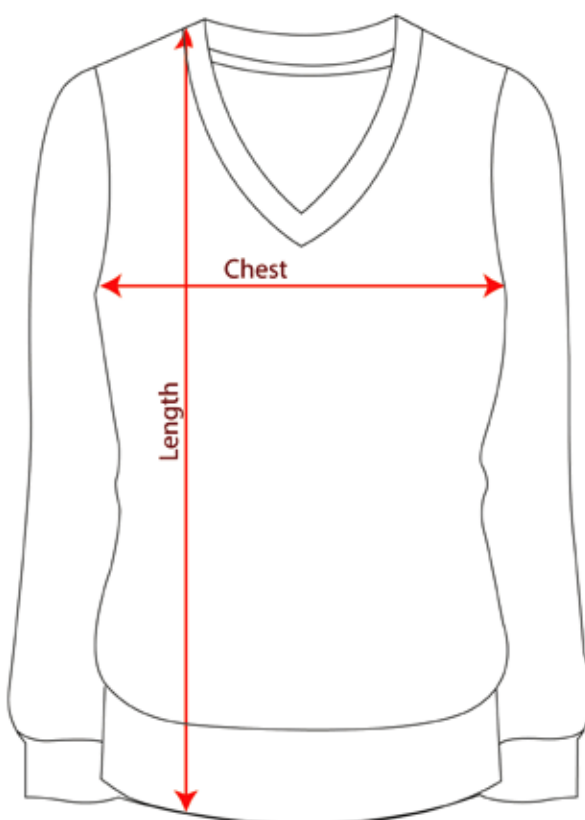

BOYS POLO T-SHIRT

	SIZE	02	04	06	08	10	12
POLO SHIRT	CHEST	28	31	34	36	38	40
	LENGTH	40	44	48	51	54	56

**** ALL MEASUREMENTS ARE IN CM****
**** THESE MEASUREMENTS ARE FOR GUIDELINES ONLY****
***** IT MAY VARY SLIGHTLY WITH INDIVIDUAL BODY TYPE*****

BOYS SHORT SLEEVE SHIRT

BOYS SHIRT	SIZE	02	04	06	08	10	12	14	16	18	20	22	24
	CHEST	28	32	36	40	43	46	49	52	55	58	61	64
	LENGTH	45	49	53	57	61	65	68	71	74	77	80	83

**** ALL MEASUREMENTS ARE IN CM****

**** THESE MEASUREMENTS ARE FOR GUIDELINES ONLY****

***** IT MAY VARY SLIGHTLY WITH INDIVIDUAL BODY TYPE*****

BOYS BLAZER

BOYS BLAZER	SIZE	18	20	22	24	26	28	30	32	34	36	38	40	42
	CHEST	37	38.75	40.75	42.5	44.5	46.5	48.25	50	52	54	56	58	60
LENGTH	54.5	56.5	58.5	60.25	62.25	64	66	68	70	71.75	73.5	75.5	77.5	

**** ALL MEASUREMENTS ARE IN CM****

**** THESE MEASUREMENTS ARE FOR GUIDELINES ONLY****

***** IT MAY VARY SLIGHTLY WITH INDIVIDUAL BODY TYPE*****

PULLOVER

PULLOVER	SIZE	20	22	24	26	28	30	32	34	36	38
	CHEST	31	34	36	39	43	46	49	52	55	58
	LENGTH	40	44	48	52	56	59	62	65	68	71