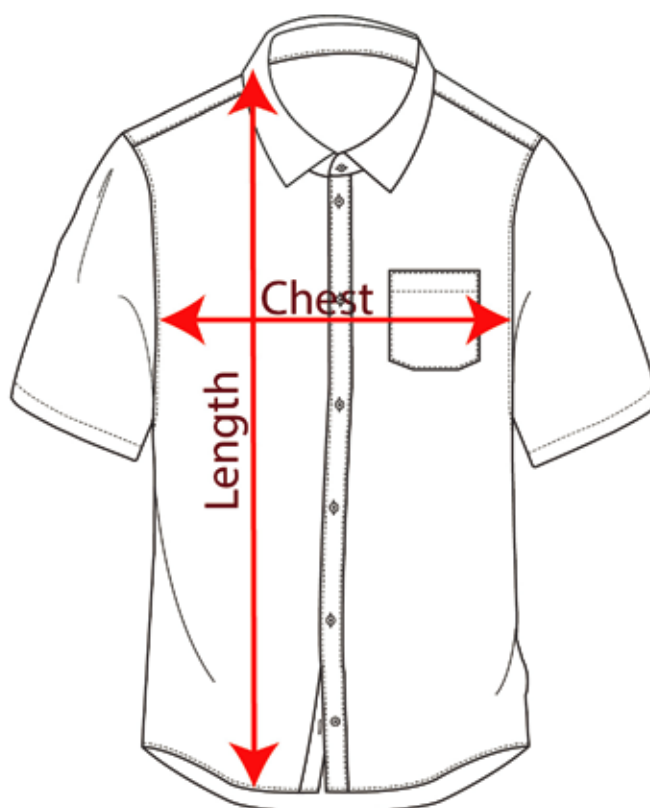

BOYS POLO T-SHIRT

	SIZE	02	04	06	08	10	12
POLO SHIRT	CHEST	28	31	34	36	38	40
	LENGTH	40	44	48	51	54	56

**** ALL MEASUREMENTS ARE IN CM****
**** THESE MEASUREMENTS ARE FOR GUIDELINES ONLY****
***** IT MAY VARY SLIGHTLY WITH INDIVIDUAL BODY TYPE*****

BOYS SHORT SLEEVE SHIRT

BOYS SHIRT	SIZE	02	04	06	08	10	12	14	16	18	20	22	24
	CHEST	28	32	36	40	43	46	49	52	55	58	61	64
	LENGTH	45	49	53	57	61	65	68	71	74	77	80	83

**** ALL MEASUREMENTS ARE IN CM****

**** THESE MEASUREMENTS ARE FOR GUIDELINES ONLY****

**** ALL MEASUREMENTS ARE IN CM****

**** THESE MEASUREMENTS ARE FOR GUIDELINES ONLY****

***** IT MAY VARY SLIGHTLY WITH INDIVIDUAL BODY TYPE*****

PULLOVER

PULLOVER	SIZE	20	22	24	26	28	30	32	34	36	38
	CHEST	31	34	36	39	43	46	49	52	55	58
	LENGTH	40	44	48	52	56	59	62	65	68	71