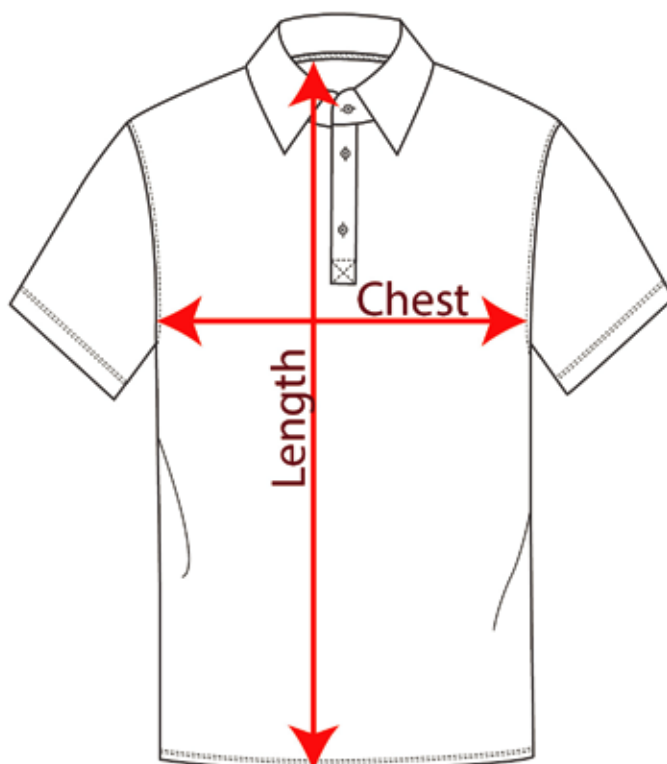

BOYS POLO T-SHIRT

	SIZE	02	04	06	08	10	12
POLO SHIRT	CHEST	28	31	34	36	38	40
	LENGTH	40	44	48	51	54	56

**** ALL MEASUREMENTS ARE IN CM****
**** THESE MEASUREMENTS ARE FOR GUIDELINES ONLY****
***** IT MAY VARY SLIGHTLY WITH INDIVIDUAL BODY TYPE*****

BOYS SHORT SLEEVE SHIRT

BOYS SHIRT	SIZE	02	04	06	08	10	12	14	16	18	20	22	24
	CHEST	28	32	36	40	43	46	49	52	55	58	61	64
	LENGTH	45	49	53	57	61	65	68	71	74	77	80	83

**** ALL MEASUREMENTS ARE IN CM****

**** THESE MEASUREMENTS ARE FOR GUIDELINES ONLY****

**** ALL MEASUREMENTS ARE IN CM****

**** THESE MEASUREMENTS ARE FOR GUIDELINES ONLY****

***** IT MAY VARY SLIGHTLY WITH INDIVIDUAL BODY TYPE*****

PULLOVER

PULLOVER	SIZE	20	22	24	26	28	30	32	34	36	38
	CHEST	31	34	36	39	43	46	49	52	55	58
	LENGTH	40	44	48	52	56	59	62	65	68	71