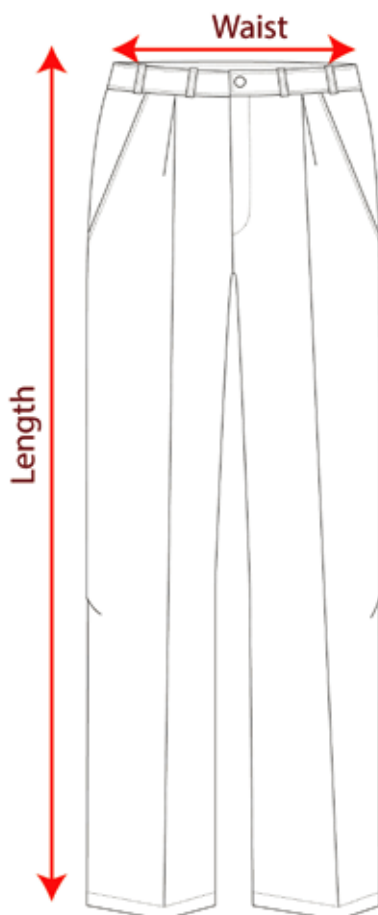

BOYS POLO T-SHIRT

	SIZE	02	04	06	08	10	12
POLO SHIRT	CHEST	28	31	34	36	38	40
	LENGTH	40	44	48	51	54	56

**** ALL MEASUREMENTS ARE IN CM****
**** THESE MEASUREMENTS ARE FOR GUIDELINES ONLY****
***** IT MAY VARY SLIGHTLY WITH INDIVIDUAL BODY TYPE*****

**** ALL MEASUREMENTS ARE IN CM****

**** THESE MEASUREMENTS ARE FOR GUIDELINES ONLY****

***** IT MAY VARY SLIGHTLY WITH INDIVIDUAL BODY TYPE*****

PULLOVER

PULLOVER	SIZE	20	22	24	26	28	30	32	34	36	38
	CHEST	31	34	36	39	43	46	49	52	55	58
	LENGTH	40	44	48	52	56	59	62	65	68	71

BOYS SHORTS

	SIZE	02	04	06	08	10	12	14	16	18
BOYS SHORTS	WAIST RELAXED	22	26	28	30	32	34	36	38	40
	LENGTH	29	31	33	35	37	39	41	43	45

**** ALL MEASUREMENTS ARE IN CM****

**** THESE MEASUREMENTS ARE FOR GUIDELINES ONLY****

***** IT MAY VARY SLIGHTLY WITH INDIVIDUAL BODY TYPE*****

BOYS TROUSER

BOYS TROUSER	SIZE	18	20	22	24	26	28	30	32	34	36	38
	WAIST RELAXED	24	27	30	32	35	39	43	46	49	52	55
	LENGTH	64	69	74	79	84	89	94	97	100	103	106