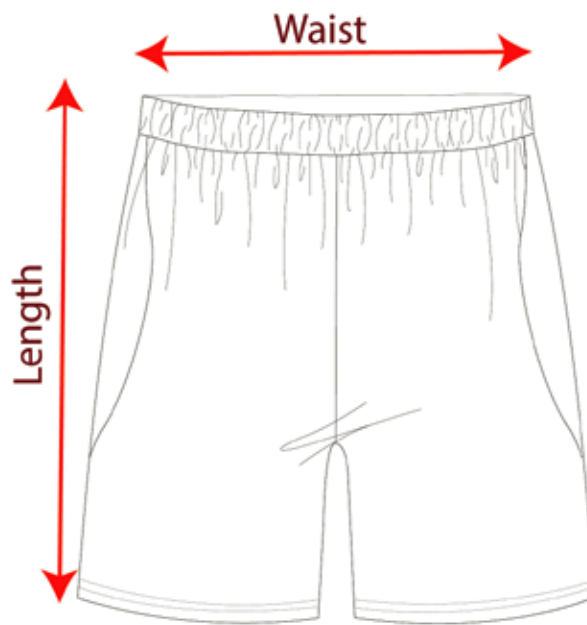

UNISEX PE T-SHIRT

| UNISEX PE T-SHIRT | SIZE | 3-4 YRS | 4 YRS | 6 YRS | 8 YRS | 10 YRS | 12 YRS | XS | S | M | L | XL | XXL |
|----------------------|------------------|---------|-------|-------|-------|--------|--------|------|----|------|----|------|-----|
| | WAIST RELAXED | 36 | 39 | 42 | 45 | 48 | 50 | 47.5 | 50 | 52.5 | 55 | 57.5 | 60 |
| | LENGTH | 40 | 47 | 51 | 55 | 60 | 64 | 64 | 66 | 68 | 70 | 72 | 74 |

****ALL MEASUREMENTS ARE IN CM****
****THESE MEASUREMENTS ARE FOR GUIDELINES ONLY****
*****IT MAY VARY SLIGHTLY WITH INDIVIDUAL BODY TYPE****

UNISEX PE SHORTS

| UNISEX PE SHORTS | SIZE | 2 YRS | 4 YRS | 6 YRS | 8 YRS | 10 YRS | 12 YRS | 14 YRS | XS | S | M | L | XL | XXL |
|---------------------|------------------|-------|-------|-------|-------|--------|--------|--------|-------|-------|------|----|----|-----|
| | WAIST RELAXED | 24 | 25.5 | 27.25 | 29.25 | 31 | 33 | 35 | 30.50 | 33 | 35.5 | 38 | 41 | 43 |
| LENGTH | 27.25 | 29.25 | 31 | 33 | 35 | 36.75 | 38.75 | 45 | 46 | 47.50 | 49 | 50 | 51 | |

*****ALL MEASUREMENTS ARE IN CM*****
*****THESE MEASUREMENTS ARE FOR GUIDELINES ONLY*****
******IT MAY VARY SLIGHTLY WITH INDIVIDUAL BODY TYPE*****

UNISEX SOCKS

HEATHERGREY PE SOCKS

| SOCKS | POINT OF MEASUREMENT | XS | S | M | L |
|-------|------------------------|------|------|------|------|
| | B | 7.5 | 8 | 8.5 | 8.75 |
| | C | 7.5 | 8 | 8.5 | 8.75 |
| | D | 13 | 15 | 17 | 20.5 |
| | E | 36.5 | 37.5 | 38.5 | 44.5 |
| | TOP RIB HEIGHT | 8.5 | 8.5 | 8.5 | 8.5 |
| | WEIGHT PER PAIR (GMS) | 58 | 66 | 72 | 80 |

UNISEX TIE

| | SIZE | 11 | 13 | 48 | 52 | 54 | 59 | |
|-----|-----------------|----|----|----|----|----|----|------|
| TIE | CLIP TIE LENGTH | 11 | 13 | - | - | - | - | INCH |
| | FULL TIE LENGTH | - | - | 48 | 52 | 54 | 59 | INCH |