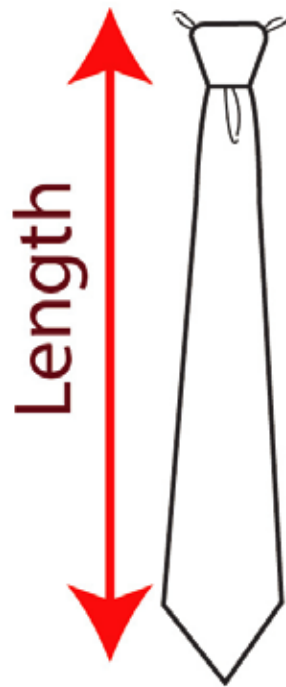

****ALL MEASUREMENTS ARE IN CM****
****THESE MEASUREMENTS ARE FOR GUIDELINES ONLY****
*****IT MAY VARY SLIGHTLY WITH INDIVIDUAL BODY TYPE****

UNISEX PE SHORTS

| UNISEX PE SHORTS | SIZE | 2 YRS | 4 YRS | 6 YRS | 8 YRS | 10 YRS | 12 YRS | 14 YRS | XS | S | M | L | XL | XXL |
|---------------------|------------------|-------|-------|-------|-------|--------|--------|--------|-------|-------|------|----|----|-----|
| | WAIST RELAXED | 24 | 25.5 | 27.25 | 29.25 | 31 | 33 | 35 | 30.50 | 33 | 35.5 | 38 | 41 | 43 |
| LENGTH | 27.25 | 29.25 | 31 | 33 | 35 | 36.75 | 38.75 | 45 | 46 | 47.50 | 49 | 50 | 51 | |

*****ALL MEASUREMENTS ARE IN CM*****
*****THESE MEASUREMENTS ARE FOR GUIDELINES ONLY*****
******IT MAY VARY SLIGHTLY WITH INDIVIDUAL BODY TYPE*****

UNISEX SOCKS

HEATHERGREY PE SOCKS

| SOCKS | POINT OF MEASUREMENT | XS | S | M | L |
|-------|------------------------|------|------|------|------|
| | B | 7.5 | 8 | 8.5 | 8.75 |
| | C | 7.5 | 8 | 8.5 | 8.75 |
| | D | 13 | 15 | 17 | 20.5 |
| | E | 36.5 | 37.5 | 38.5 | 44.5 |
| | TOP RIB HEIGHT | 8.5 | 8.5 | 8.5 | 8.5 |
| | WEIGHT PER PAIR (GMS) | 58 | 66 | 72 | 80 |

UNISEX TIE

| | SIZE | 11 | 13 | 48 | 52 | 54 | 59 | |
|-----|-----------------|----|----|----|----|----|----|------|
| TIE | CLIP TIE LENGTH | 11 | 13 | - | - | - | - | INCH |
| | FULL TIE LENGTH | - | - | 48 | 52 | 54 | 59 | INCH |