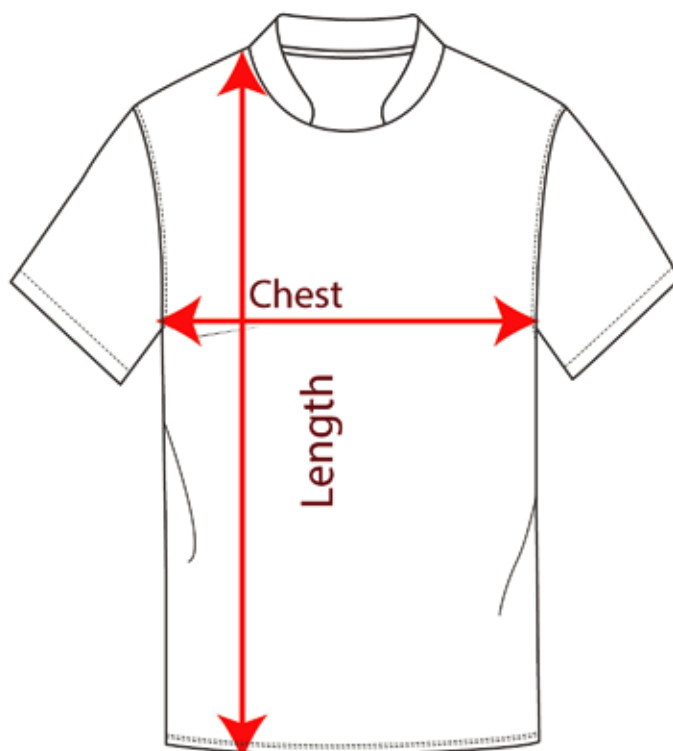

UNISEX PE T-SHIRT

| UNISEX PE T-SHIRT | SIZE | 3-4 YRS | 4 YRS | 6 YRS | 8 YRS | 10 YRS | 12 YRS | XS | S | M | L | XL | XXL |
|----------------------|------------------|---------|-------|-------|-------|--------|--------|------|----|------|----|------|-----|
| | WAIST RELAXED | 36 | 39 | 42 | 45 | 48 | 50 | 47.5 | 50 | 52.5 | 55 | 57.5 | 60 |
| | LENGTH | 40 | 47 | 51 | 55 | 60 | 64 | 64 | 66 | 68 | 70 | 72 | 74 |

****ALL MEASUREMENTS ARE IN CM****
****THESE MEASUREMENTS ARE FOR GUIDELINES ONLY****
*****IT MAY VARY SLIGHTLY WITH INDIVIDUAL BODY TYPE****

UNISEX PE SHORTS

| UNISEX PE SHORTS | SIZE | 2 YRS | 4 YRS | 6 YRS | 8 YRS | 10 YRS | 12 YRS | 14 YRS | XS | S | M | L | XL | XXL |
|---------------------|------------------|-------|-------|-------|-------|--------|--------|--------|-------|-------|------|----|----|-----|
| | WAIST RELAXED | 24 | 25.5 | 27.25 | 29.25 | 31 | 33 | 35 | 30.50 | 33 | 35.5 | 38 | 41 | 43 |
| LENGTH | 27.25 | 29.25 | 31 | 33 | 35 | 36.75 | 38.75 | 45 | 46 | 47.50 | 49 | 50 | 51 | |

*****ALL MEASUREMENTS ARE IN CM*****
*****THESE MEASUREMENTS ARE FOR GUIDELINES ONLY*****
******IT MAY VARY SLIGHTLY WITH INDIVIDUAL BODY TYPE*****

UNISEX SOCKS

HEATHERGREY PE SOCKS

| SOCKS | POINT OF MEASUREMENT | XS | S | M | L |
|-------|------------------------|------|------|------|------|
| | B | 7.5 | 8 | 8.5 | 8.75 |
| | C | 7.5 | 8 | 8.5 | 8.75 |
| | D | 13 | 15 | 17 | 20.5 |
| | E | 36.5 | 37.5 | 38.5 | 44.5 |
| | TOP RIB HEIGHT | 8.5 | 8.5 | 8.5 | 8.5 |
| | WEIGHT PER PAIR (GMS) | 58 | 66 | 72 | 80 |

UNISEX TIE

| | SIZE | 11 | 13 | 48 | 52 | 54 | 59 | |
|-----|-----------------|----|----|----|----|----|----|------|
| TIE | CLIP TIE LENGTH | 11 | 13 | - | - | - | - | INCH |
| | FULL TIE LENGTH | - | - | 48 | 52 | 54 | 59 | INCH |