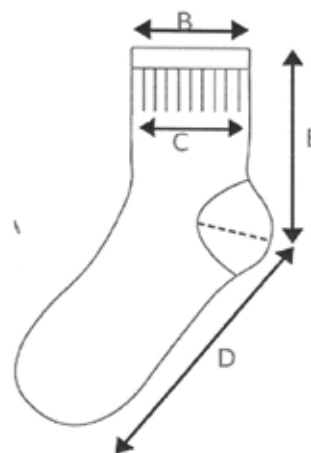

****ALL MEASUREMENTS ARE IN CM****
****THESE MEASUREMENTS ARE FOR GUIDELINES ONLY****
*****IT MAY VARY SLIGHTLY WITH INDIVIDUAL BODY TYPE****

UNISEX PE SHORTS

| UNISEX PE SHORTS | SIZE | 2 YRS | 4 YRS | 6 YRS | 8 YRS | 10 YRS | 12 YRS | 14 YRS | XS | S | M | L | XL | XXL |
|---------------------|------------------|-------|-------|-------|-------|--------|--------|--------|-------|-------|------|----|----|-----|
| | WAIST RELAXED | 24 | 25.5 | 27.25 | 29.25 | 31 | 33 | 35 | 30.50 | 33 | 35.5 | 38 | 41 | 43 |
| LENGTH | 27.25 | 29.25 | 31 | 33 | 35 | 36.75 | 38.75 | 45 | 46 | 47.50 | 49 | 50 | 51 | |

*****ALL MEASUREMENTS ARE IN CM*****
*****THESE MEASUREMENTS ARE FOR GUIDELINES ONLY*****
******IT MAY VARY SLIGHTLY WITH INDIVIDUAL BODY TYPE*****

UNISEX SOCKS

HEATHERGREY PE SOCKS

| SOCKS | POINT OF MEASUREMENT | XS | S | M | L |
|-------|------------------------|------|------|------|------|
| | B | 7.5 | 8 | 8.5 | 8.75 |
| | C | 7.5 | 8 | 8.5 | 8.75 |
| | D | 13 | 15 | 17 | 20.5 |
| | E | 36.5 | 37.5 | 38.5 | 44.5 |
| | TOP RIB HEIGHT | 8.5 | 8.5 | 8.5 | 8.5 |
| | WEIGHT PER PAIR (GMS) | 58 | 66 | 72 | 80 |

UNISEX TIE

| | SIZE | 11 | 13 | 48 | 52 | 54 | 59 | |
|-----|-----------------|----|----|----|----|----|----|------|
| TIE | CLIP TIE LENGTH | 11 | 13 | - | - | - | - | INCH |
| | FULL TIE LENGTH | - | - | 48 | 52 | 54 | 59 | INCH |